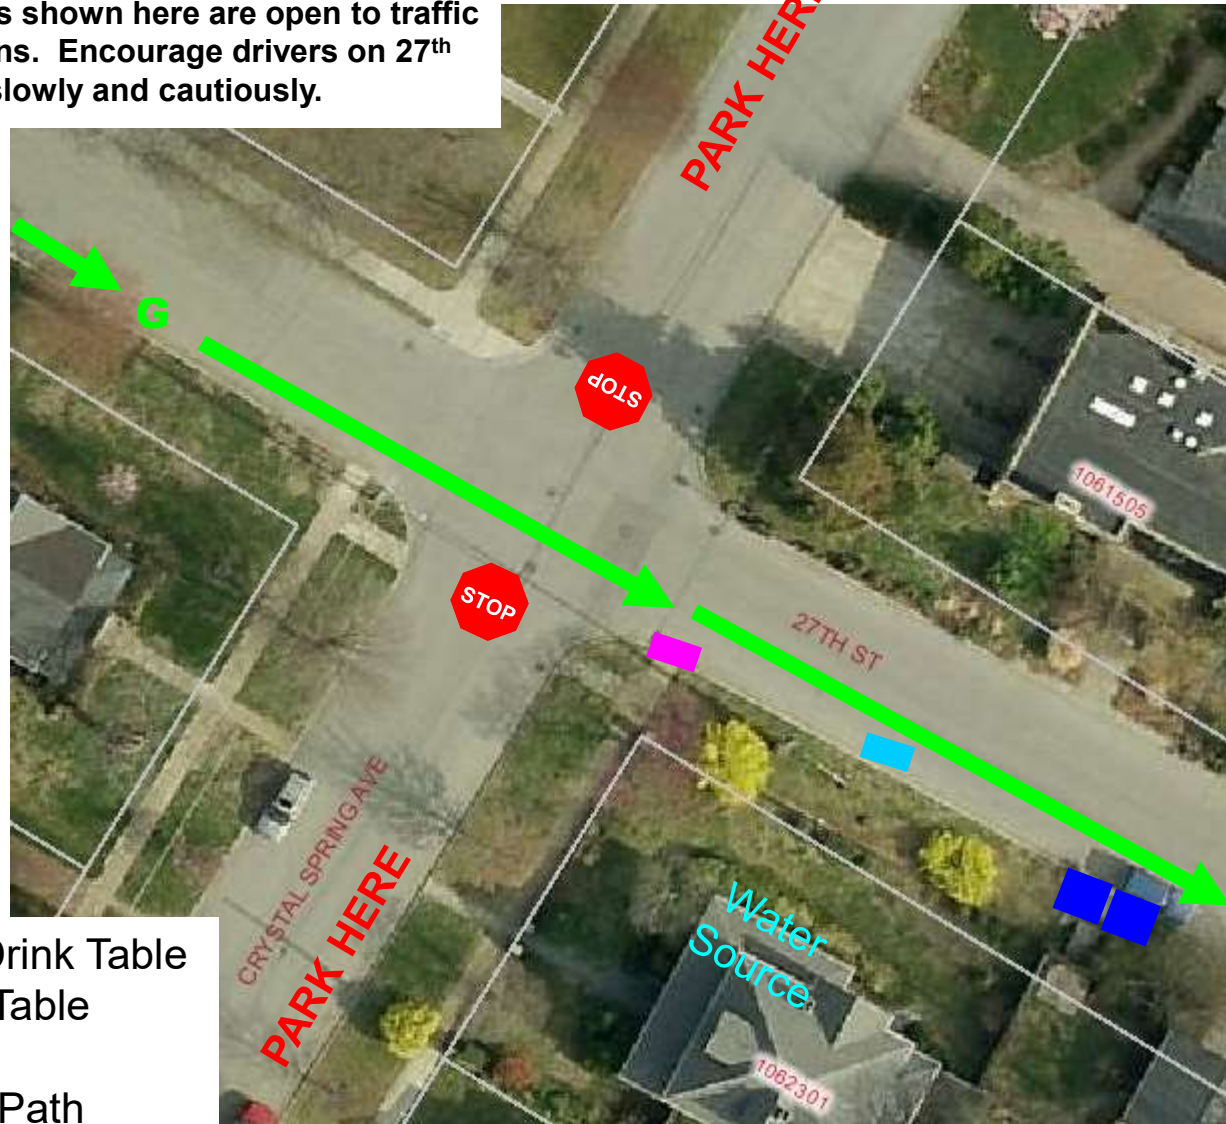

Aid Station "27th St." – Crystal Spring & 27th

Traffic: All roads shown here are open to traffic in both directions. Encourage drivers on 27th Street to drive slowly and cautiously.

- Energy Drink Table
- WATER Table
- G Gu
- ➔ Runners' Path
- Port-a-Jon
- # Course Marshal

Water Source— At the Blecksmith's House—they will have hose set up for you. DO NOT STEP IN FLOWER BEDS.
Port-a-Jons— put on concrete pad at curb cut in front of fence gate. Do not block garage.