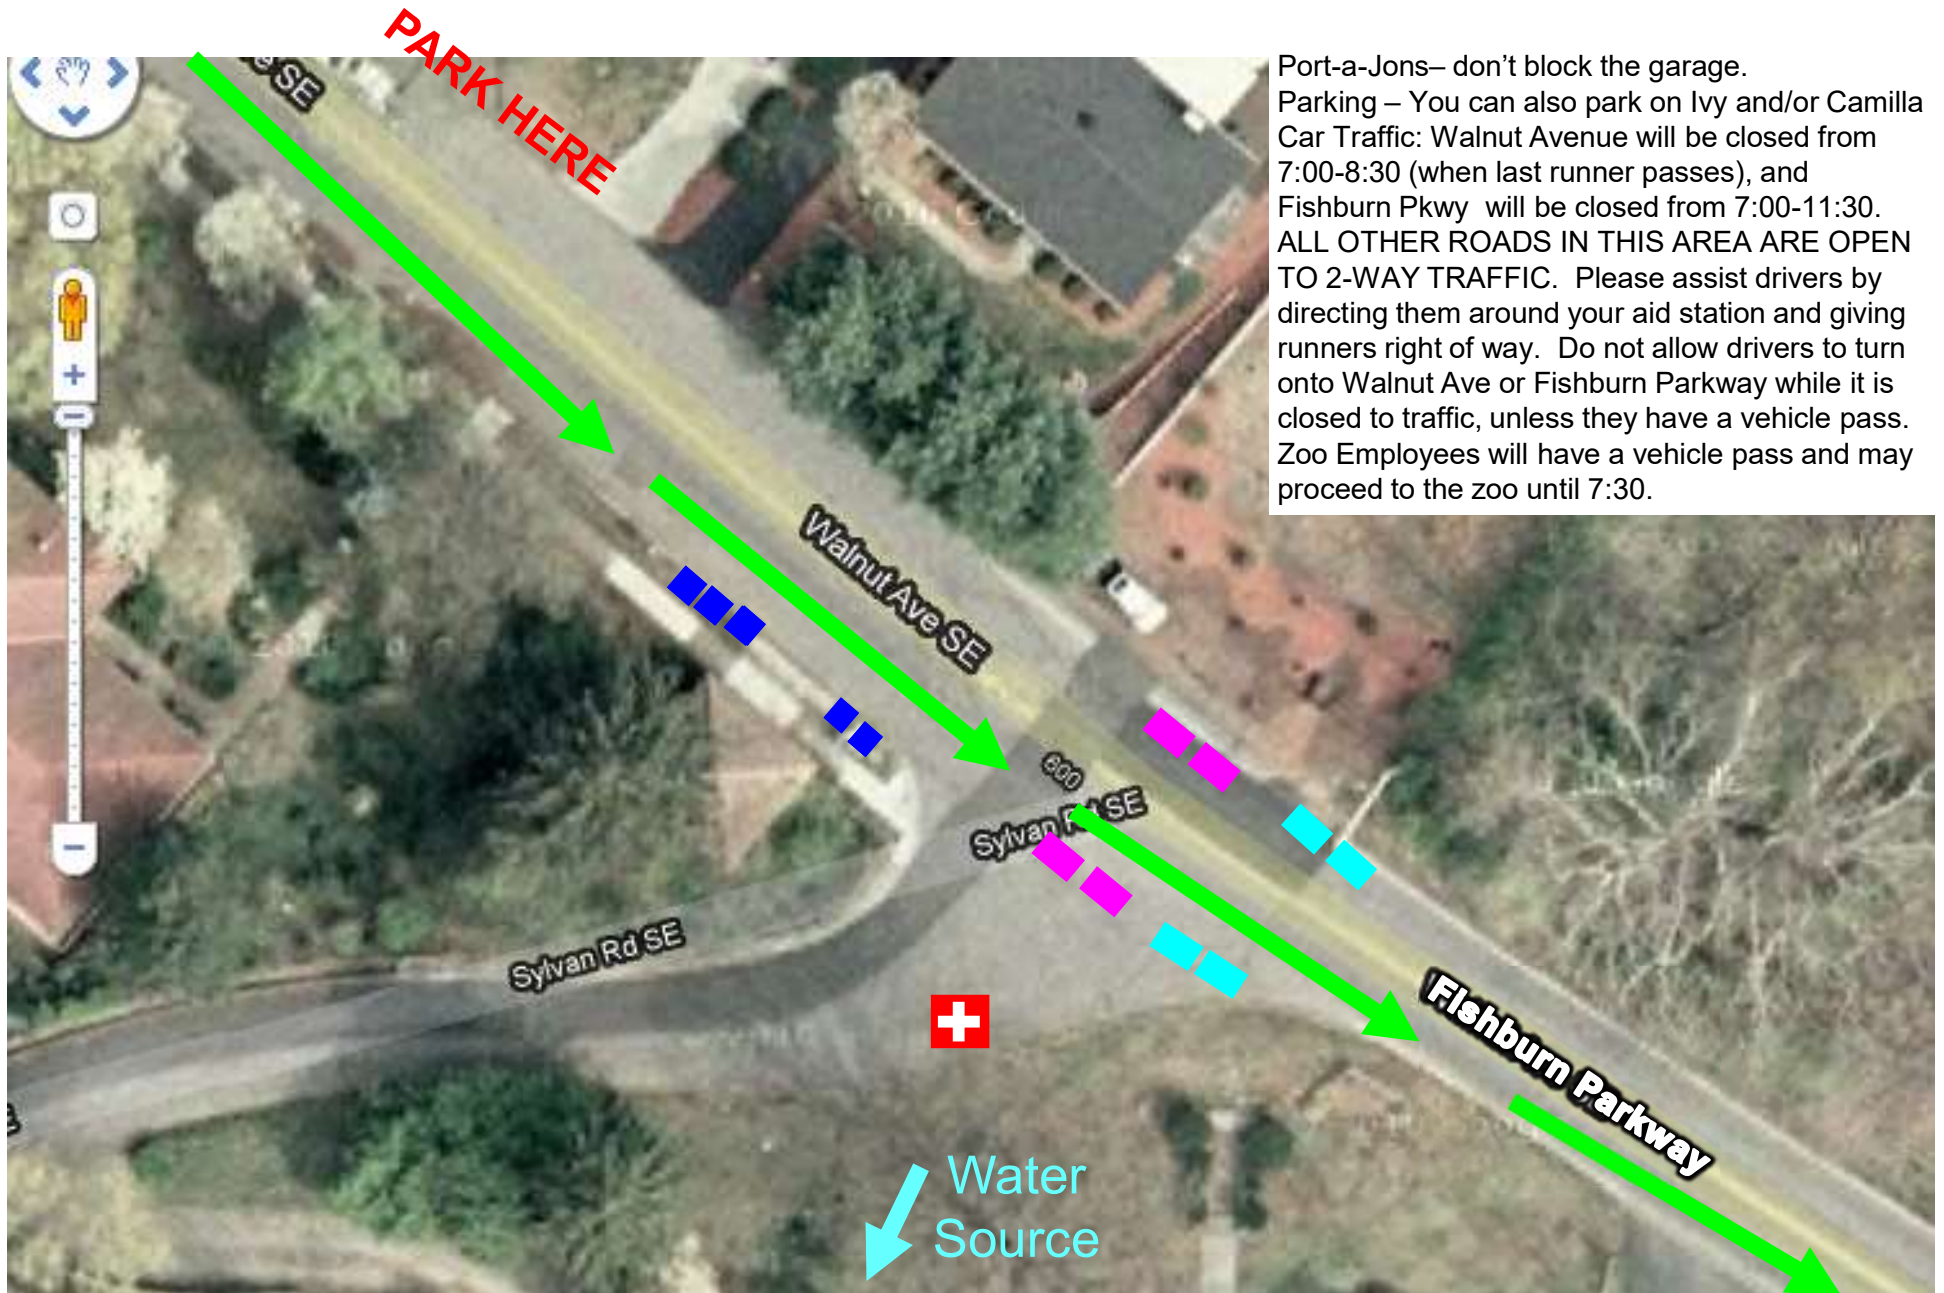

Aid Station "Walnut" – Walnut & Sylvan – Round 1

Port-a-Jons– don't block the garage.
Parking – You can also park on Ivy and/or Camilla
Car Traffic: Walnut Avenue will be closed from 7:00-8:30 (when last runner passes), and Fishburn Pkwy will be closed from 7:00-11:30. ALL OTHER ROADS IN THIS AREA ARE OPEN TO 2-WAY TRAFFIC. Please assist drivers by directing them around your aid station and giving runners right of way. Do not allow drivers to turn onto Walnut Ave or Fishburn Parkway while it is closed to traffic, unless they have a vehicle pass. Zoo Employees will have a vehicle pass and may proceed to the zoo until 7:30.

- Energy Drink Table
- WATER Table
- Runners' Path
- Port-a-Jon
- Ambulance

Aid Station "Walnut" – Walnut & Sylvan – Round 2

PARK HERE

Port-a-Jons– don't block the garage.
 Parking – You can also park on Ivy and/or Camilla
 Car Traffic: Walnut Avenue will be closed from 7:00-8:30 (when last runner passes), and Fishburn Pkwy will be closed from 7:00-11:30. ALL OTHER ROADS IN THIS AREA ARE OPEN TO 2-WAY TRAFFIC. Please assist drivers by directing them around your aid station and giving runners right of way. Do not allow drivers to turn onto Walnut Ave or Fishburn Parkway while it is closed to traffic, unless they have a vehicle pass. Zoo Employees will have a vehicle pass and may proceed to the zoo until 7:30.

- Energy Drink Table
- WATER Table
- ➔ Runners' Path
- # Course Marshal
- Port-a-Jon
- + Ambulance
- G Gu—for FULL marathoners only