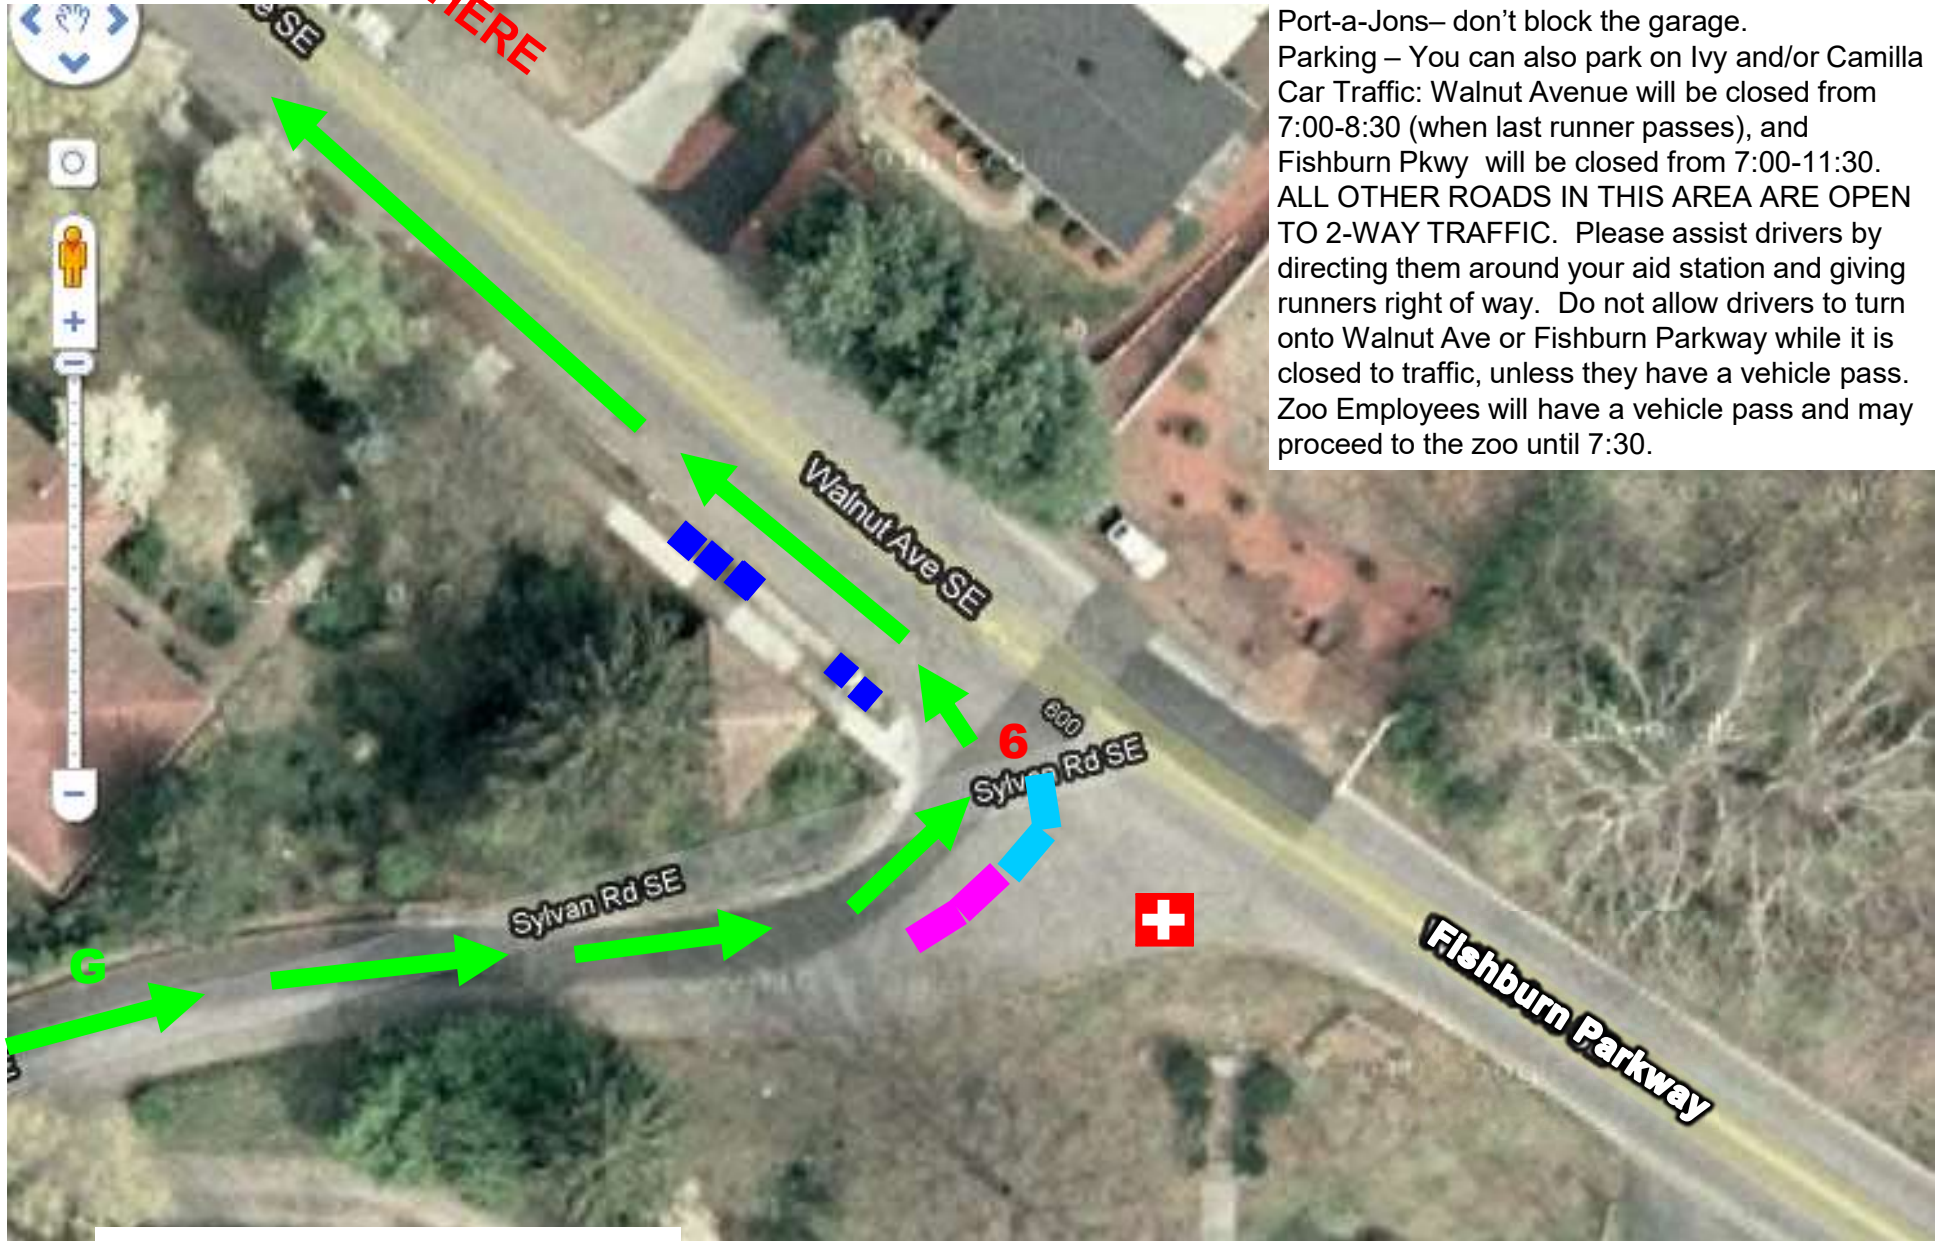

Aid Station "Walnut" – Walnut & Sylvan – Round 1

Port-a-Jons– don't block the garage.
Parking – You can also park on Ivy and/or Camilla
Car Traffic: Walnut Avenue will be closed from 7:00-8:30 (when last runner passes), and Fishburn Pkwy will be closed from 7:00-11:30. ALL OTHER ROADS IN THIS AREA ARE OPEN TO 2-WAY TRAFFIC. Please assist drivers by directing them around your aid station and giving runners right of way. Do not allow drivers to turn onto Walnut Ave or Fishburn Parkway while it is closed to traffic, unless they have a vehicle pass. Zoo Employees will have a vehicle pass and may proceed to the zoo until 7:30.

- Energy Drink Table
- WATER Table
- Runners' Path
- Port-a-Jon
- Ambulance

Aid Station "Walnut" – Walnut & Sylvan – Round 2

PARK HERE

Port-a-Jons– don't block the garage.
 Parking – You can also park on Ivy and/or Camilla
 Car Traffic: Walnut Avenue will be closed from 7:00-8:30 (when last runner passes), and Fishburn Pkwy will be closed from 7:00-11:30. ALL OTHER ROADS IN THIS AREA ARE OPEN TO 2-WAY TRAFFIC. Please assist drivers by directing them around your aid station and giving runners right of way. Do not allow drivers to turn onto Walnut Ave or Fishburn Parkway while it is closed to traffic, unless they have a vehicle pass. Zoo Employees will have a vehicle pass and may proceed to the zoo until 7:30.

- Energy Drink Table
- WATER Table
- ➔ Runners' Path
- # Course Marshal
- Port-a-Jon
- + Ambulance
- G Gu—for FULL marathoners only