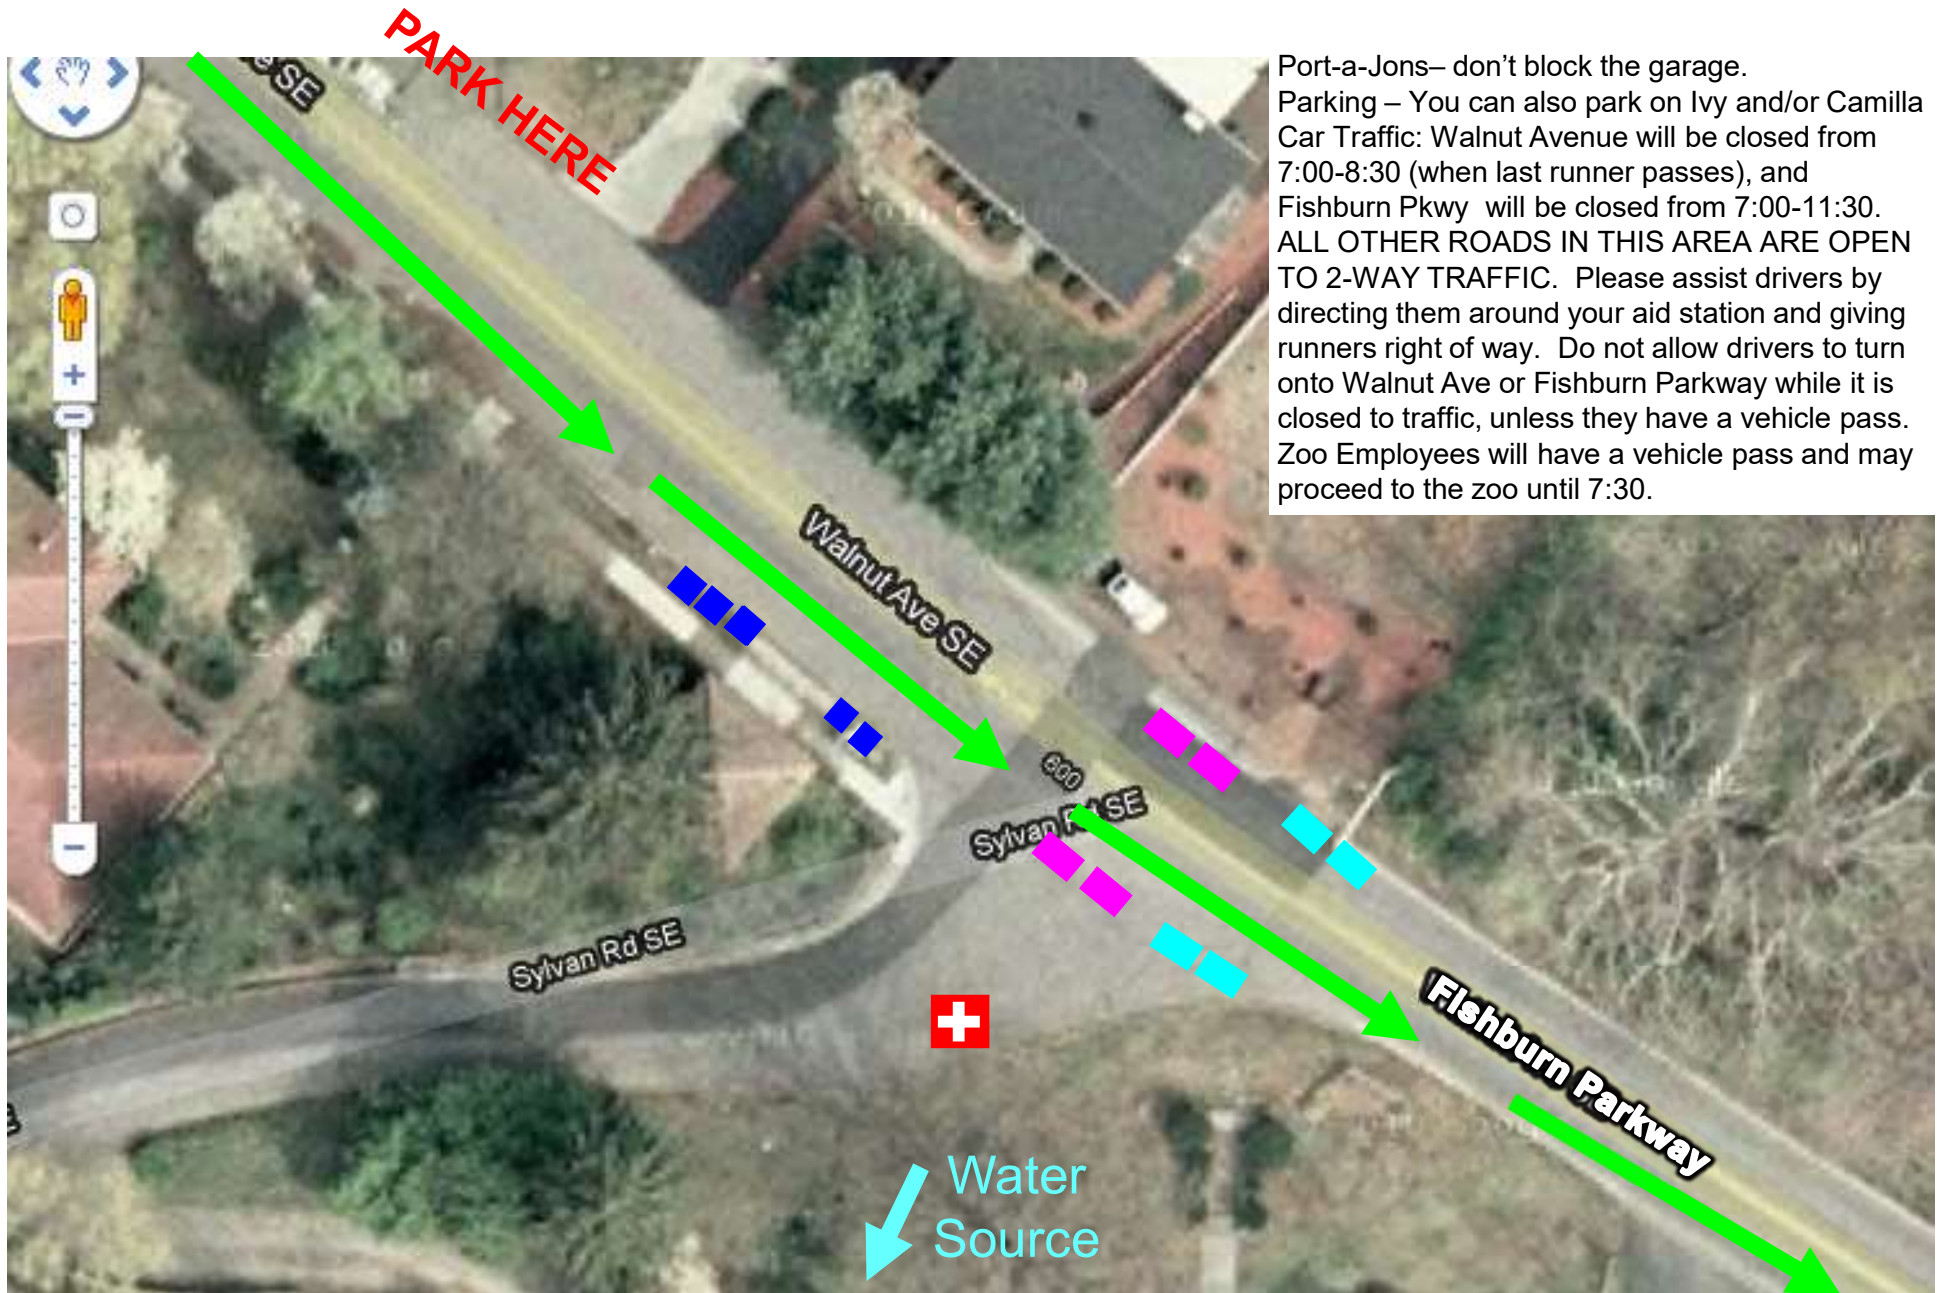

Aid Station "Walnut" – Walnut & Sylvan – Round 1

Port-a-Jons– don't block the garage.
Parking – You can also park on Ivy and/or Camilla
Car Traffic: Walnut Avenue will be closed from 7:00-8:30 (when last runner passes), and Fishburn Pkwy will be closed from 7:00-11:30. ALL OTHER ROADS IN THIS AREA ARE OPEN TO 2-WAY TRAFFIC. Please assist drivers by directing them around your aid station and giving runners right of way. Do not allow drivers to turn onto Walnut Ave or Fishburn Parkway while it is closed to traffic, unless they have a vehicle pass. Zoo Employees will have a vehicle pass and may proceed to the zoo until 7:30.

- Energy Drink Table
- WATER Table
- Runners' Path
- Port-a-Jon
- Ambulance

Aid Station "Walnut" – Walnut & Sylvan – Round 2

PARK HERE

Port-a-Jons– don't block the garage.
 Parking – You can also park on Ivy and/or Camilla
 Car Traffic: Walnut Avenue will be closed from 7:00-8:30 (when last runner passes), and Fishburn Pkwy will be closed from 7:00-11:30. ALL OTHER ROADS IN THIS AREA ARE OPEN TO 2-WAY TRAFFIC. Please assist drivers by directing them around your aid station and giving runners right of way. Do not allow drivers to turn onto Walnut Ave or Fishburn Parkway while it is closed to traffic, unless they have a vehicle pass. Zoo Employees will have a vehicle pass and may proceed to the zoo until 7:30.

-  Energy Drink Table
-  WATER Table
-  Runners' Path
-  Course Marshal
-  Port-a-Jon
-  Ambulance
-  Gu—for FULL marathoners only