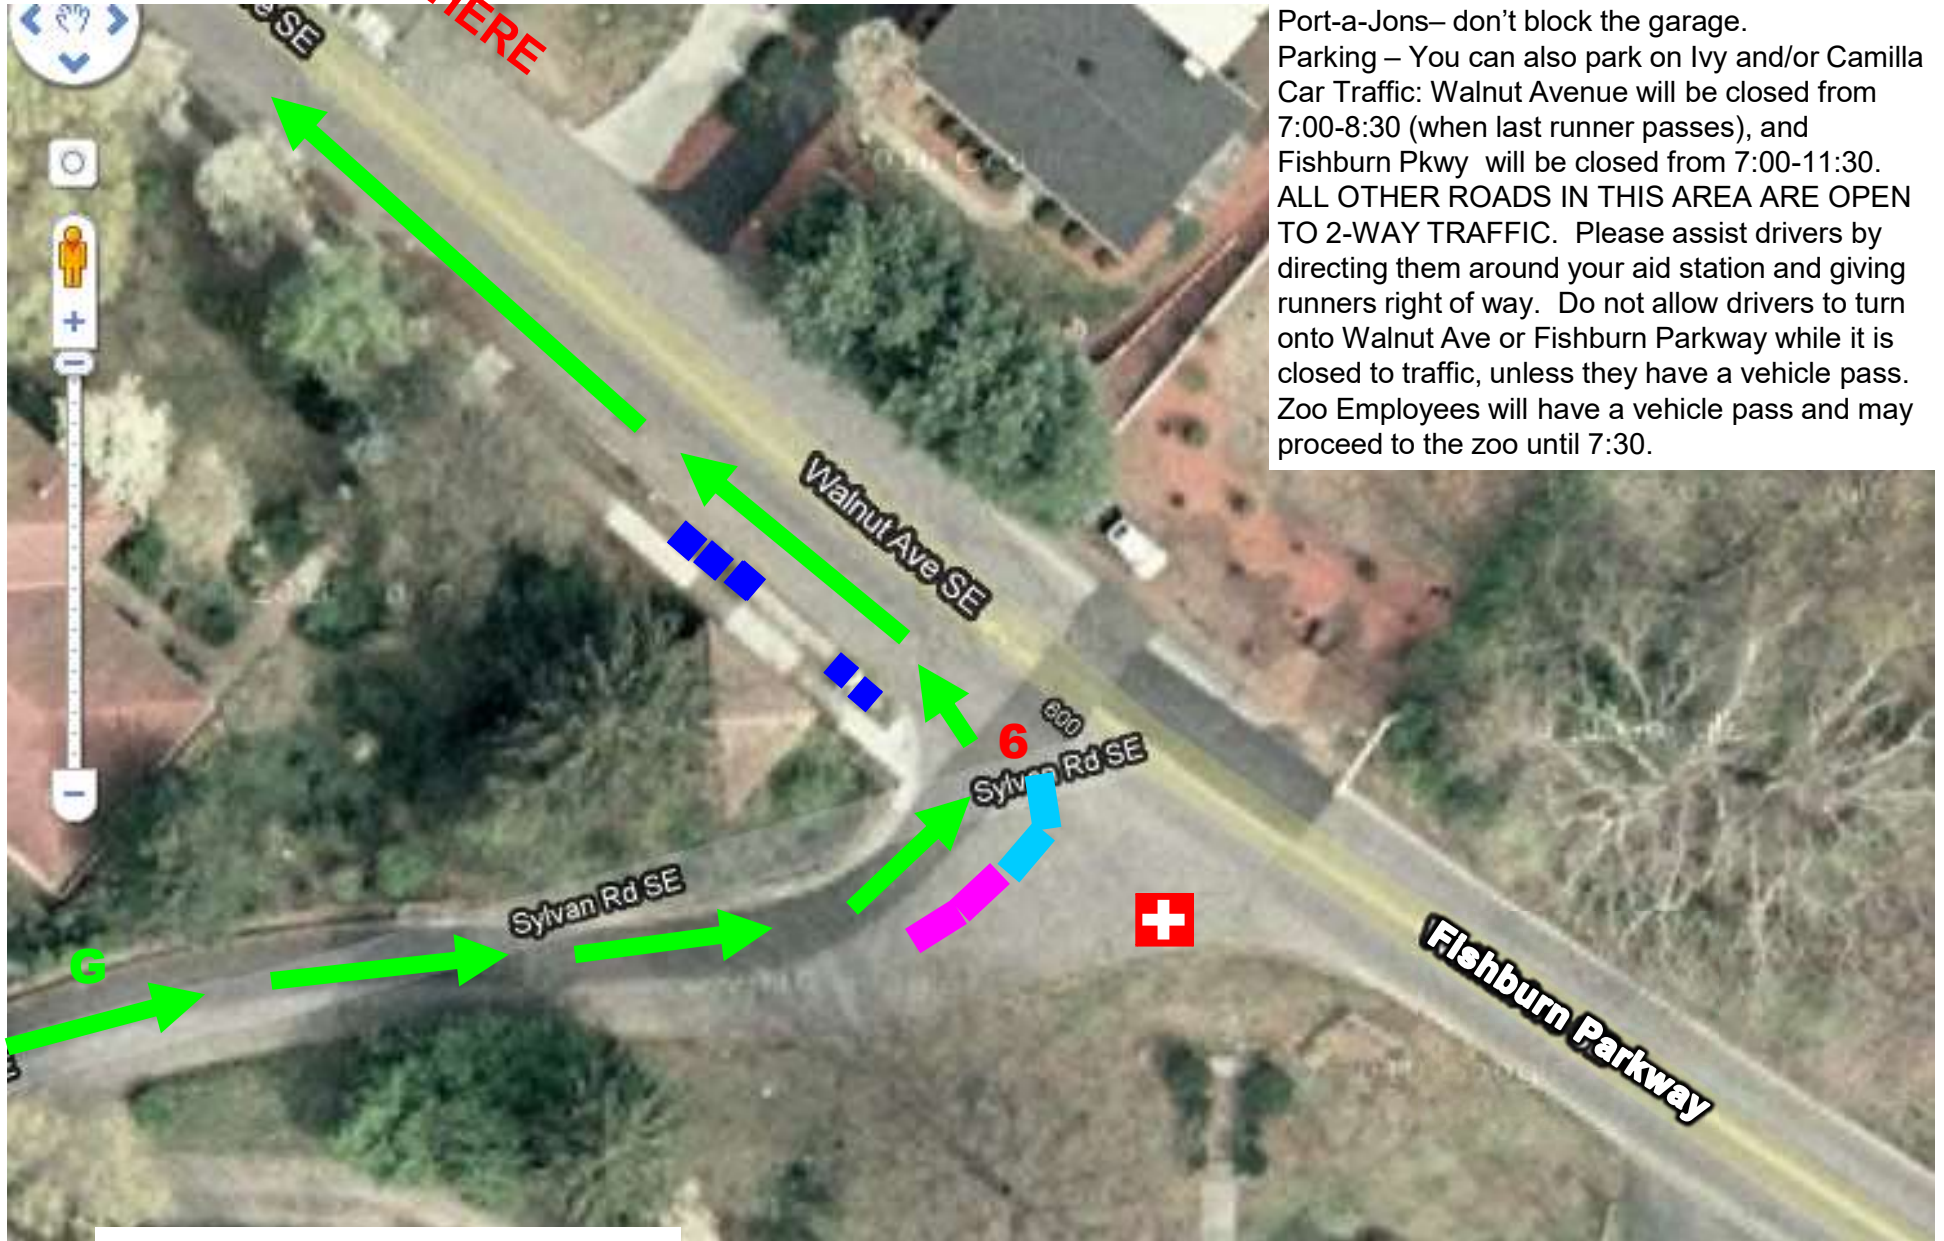

Aid Station "Walnut" – Walnut & Sylvan – Round 1

Port-a-Jons– don't block the garage.
Parking – You can also park on Ivy and/or Camilla
Car Traffic: Walnut Avenue will be closed from 7:00-8:30 (when last runner passes), and Fishburn Pkwy will be closed from 7:00-11:30. ALL OTHER ROADS IN THIS AREA ARE OPEN TO 2-WAY TRAFFIC. Please assist drivers by directing them around your aid station and giving runners right of way. Do not allow drivers to turn onto Walnut Ave or Fishburn Parkway while it is closed to traffic, unless they have a vehicle pass. Zoo Employees will have a vehicle pass and may proceed to the zoo until 7:30.

- Energy Drink Table
- WATER Table
- Runners' Path
- Port-a-Jon
- Ambulance

Aid Station "Walnut" – Walnut & Sylvan – Round 2

PARK HERE

Port-a-Jons– don't block the garage.
 Parking – You can also park on Ivy and/or Camilla
 Car Traffic: Walnut Avenue will be closed from 7:00-8:30 (when last runner passes), and Fishburn Pkwy will be closed from 7:00-11:30. ALL OTHER ROADS IN THIS AREA ARE OPEN TO 2-WAY TRAFFIC. Please assist drivers by directing them around your aid station and giving runners right of way. Do not allow drivers to turn onto Walnut Ave or Fishburn Parkway while it is closed to traffic, unless they have a vehicle pass. Zoo Employees will have a vehicle pass and may proceed to the zoo until 7:30.

-  Energy Drink Table
-  WATER Table
-  Runners' Path
-  Course Marshal
-  Port-a-Jon
-  Ambulance
-  Gu—for FULL marathoners only