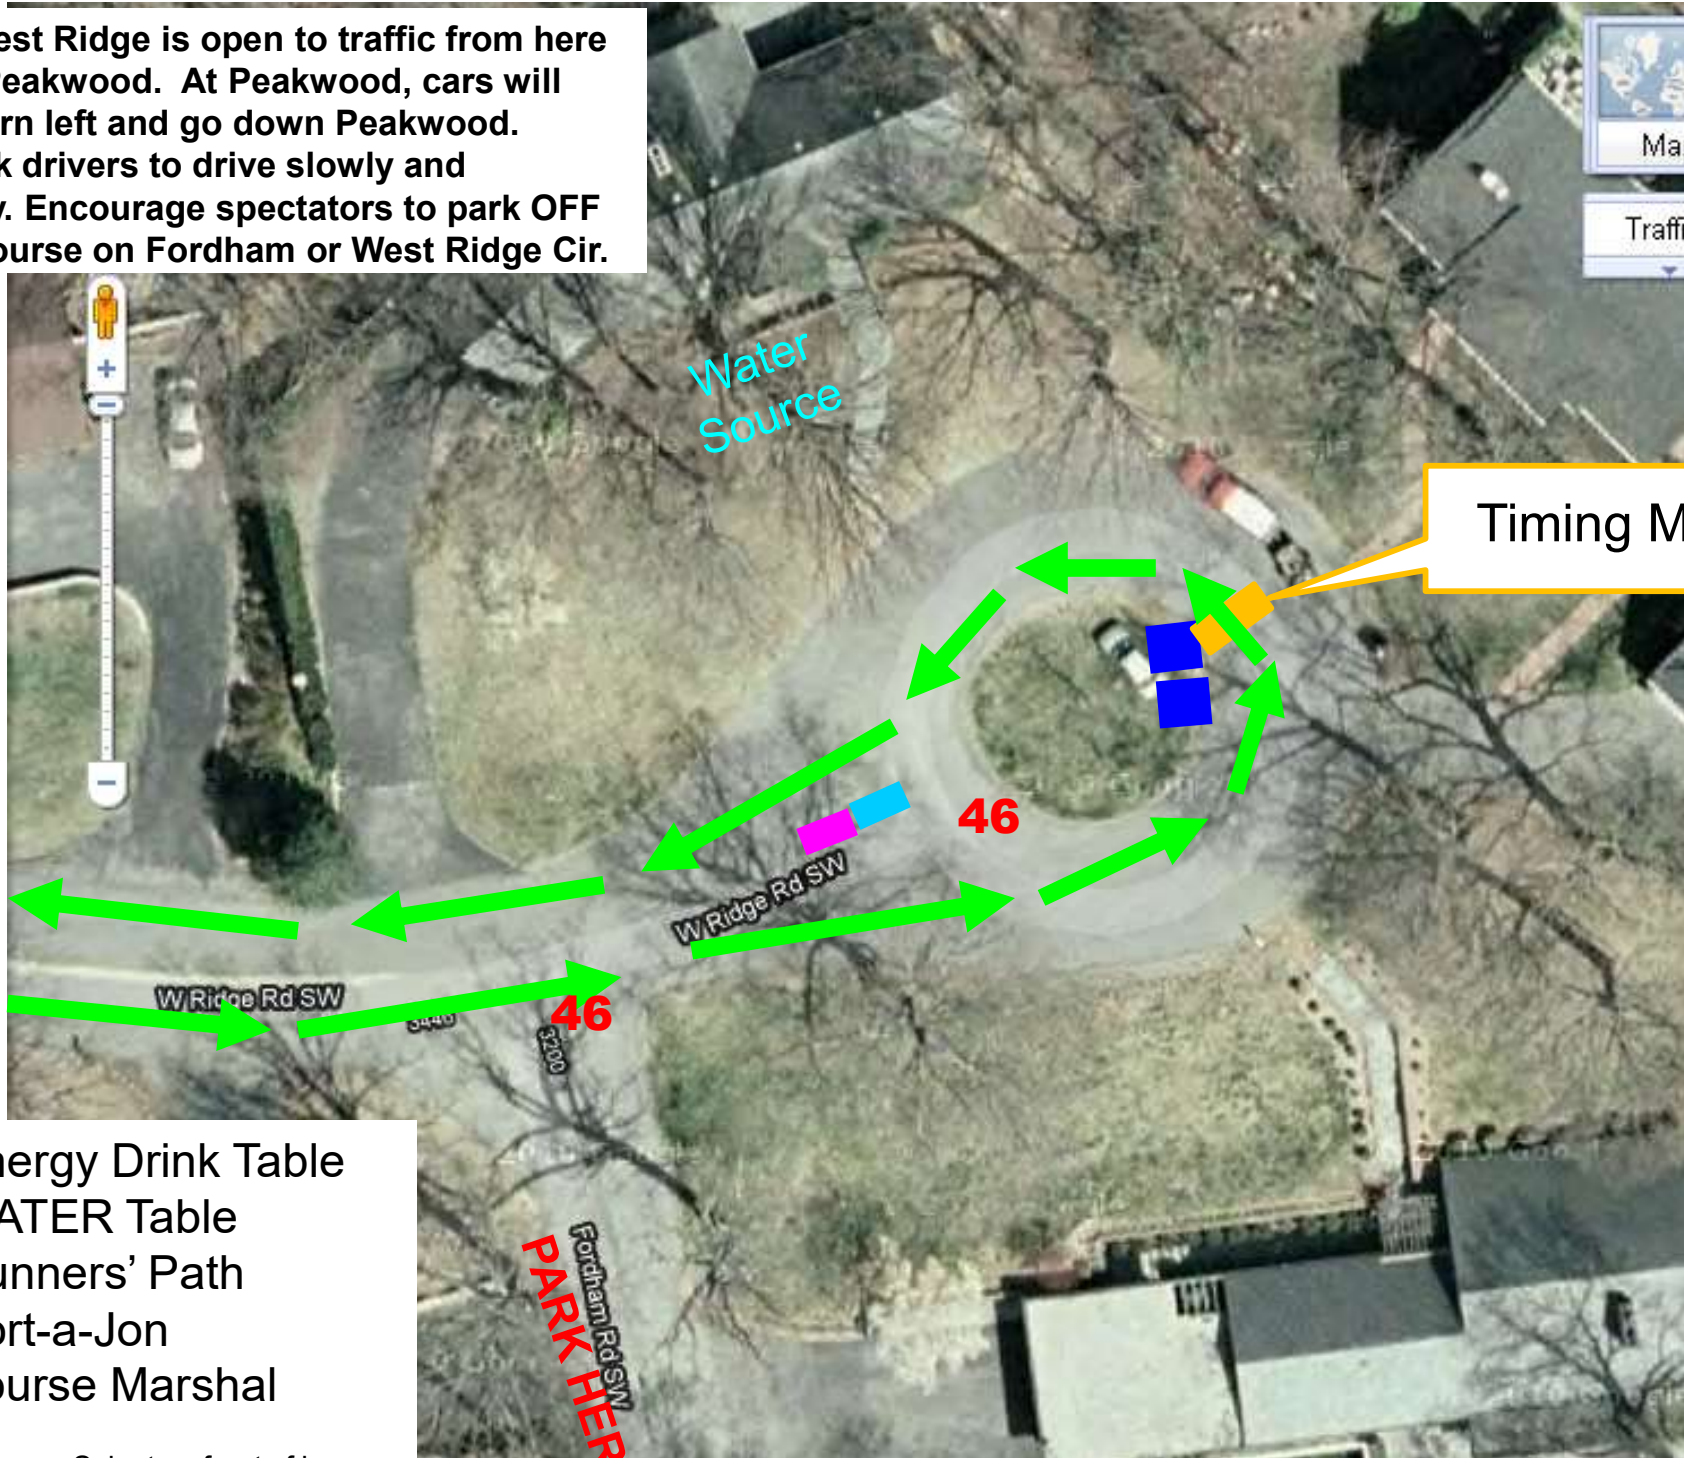

# Aid Station "West Ridge" – Top of West Ridge Road

Traffic: West Ridge is open to traffic from here down to Peakwood. At Peakwood, cars will have to turn left and go down Peakwood. Please ask drivers to drive slowly and cautiously. Encourage spectators to park OFF the racecourse on Fordham or West Ridge Cir.

-  Energy Drink Table
-  WATER Table
-  Runners' Path
-  Port-a-Jon
-  Course Marshal

Water Source—Spigot on front of house

Port-o-jons: Put at the BACK of the circle.