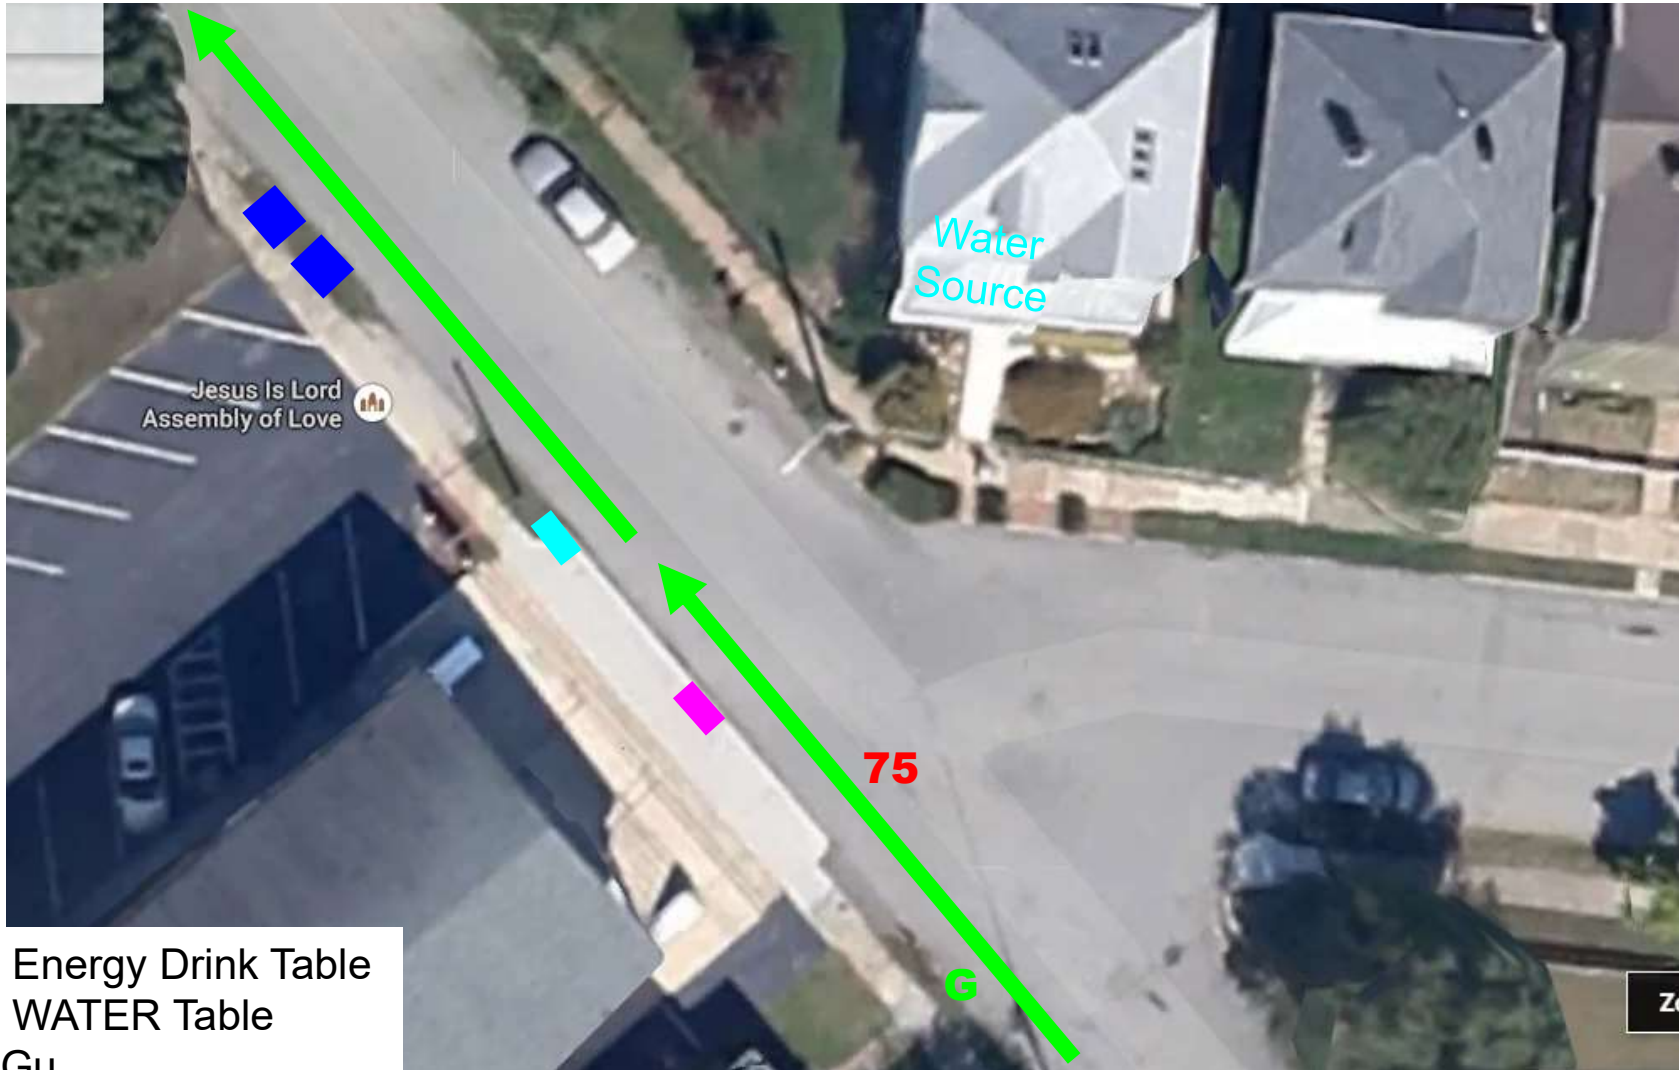

Aid Station "Ferdinand" – Corner of Mountain and Ferdinand

- Energy Drink Table
- WATER Table
- G Gu
- ➔ Runners' Path
- Port-a-Jon
- # Course Marshal

Water Source— At Joe Kraft's house.

Traffic: All roads shown here are open to traffic in both directions. Encourage drivers Ferdinand Ave. to drive slowly and cautiously.