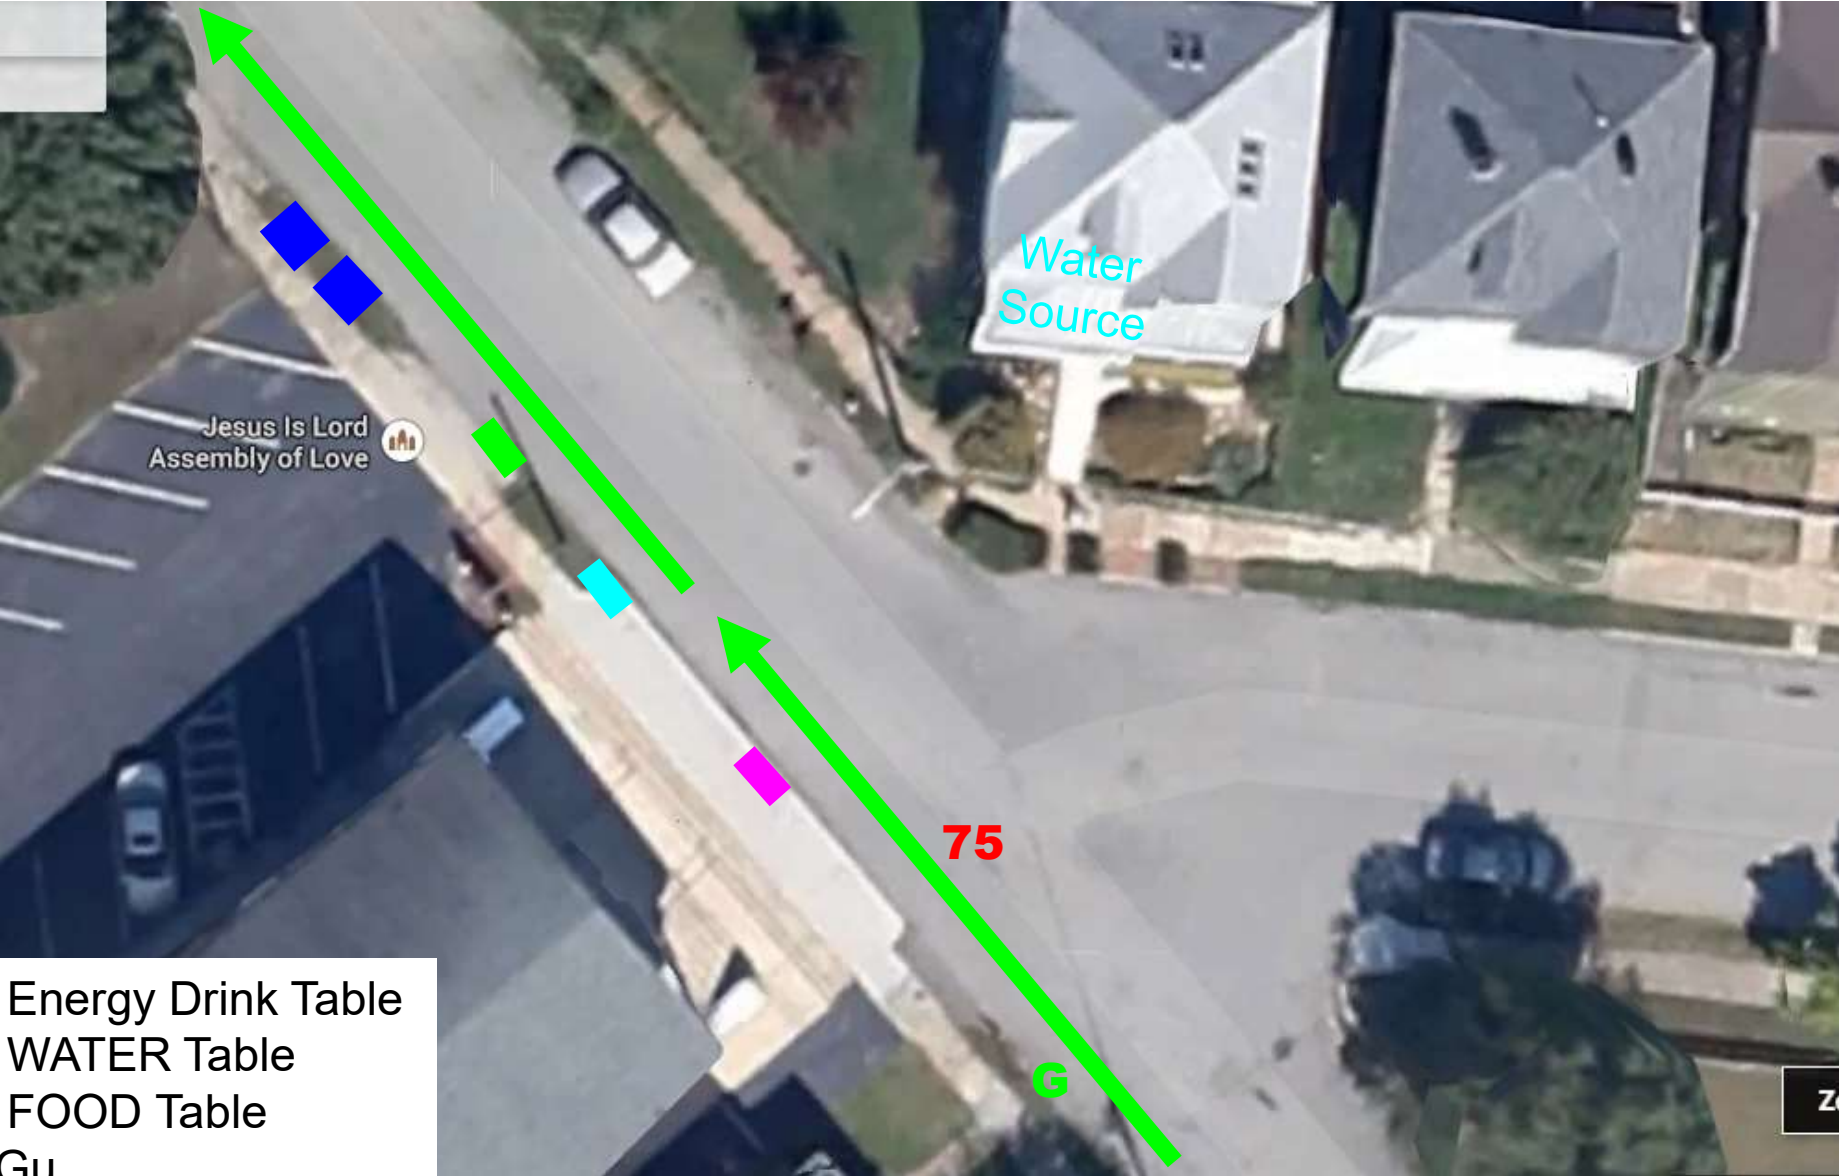

Aid Station "Ferdinand"— Corner of Mountain and Ferdinand

- Energy Drink Table
- WATER Table
- FOOD Table
- G Gu
- ➔ Runners' Path
- Port-a-Jon
- # Course Marshal

Water Source— At Joe Kraft's house.

Traffic: All roads shown here are open to traffic in both directions. Encourage drivers Ferdinand Ave. to drive slowly and cautiously.