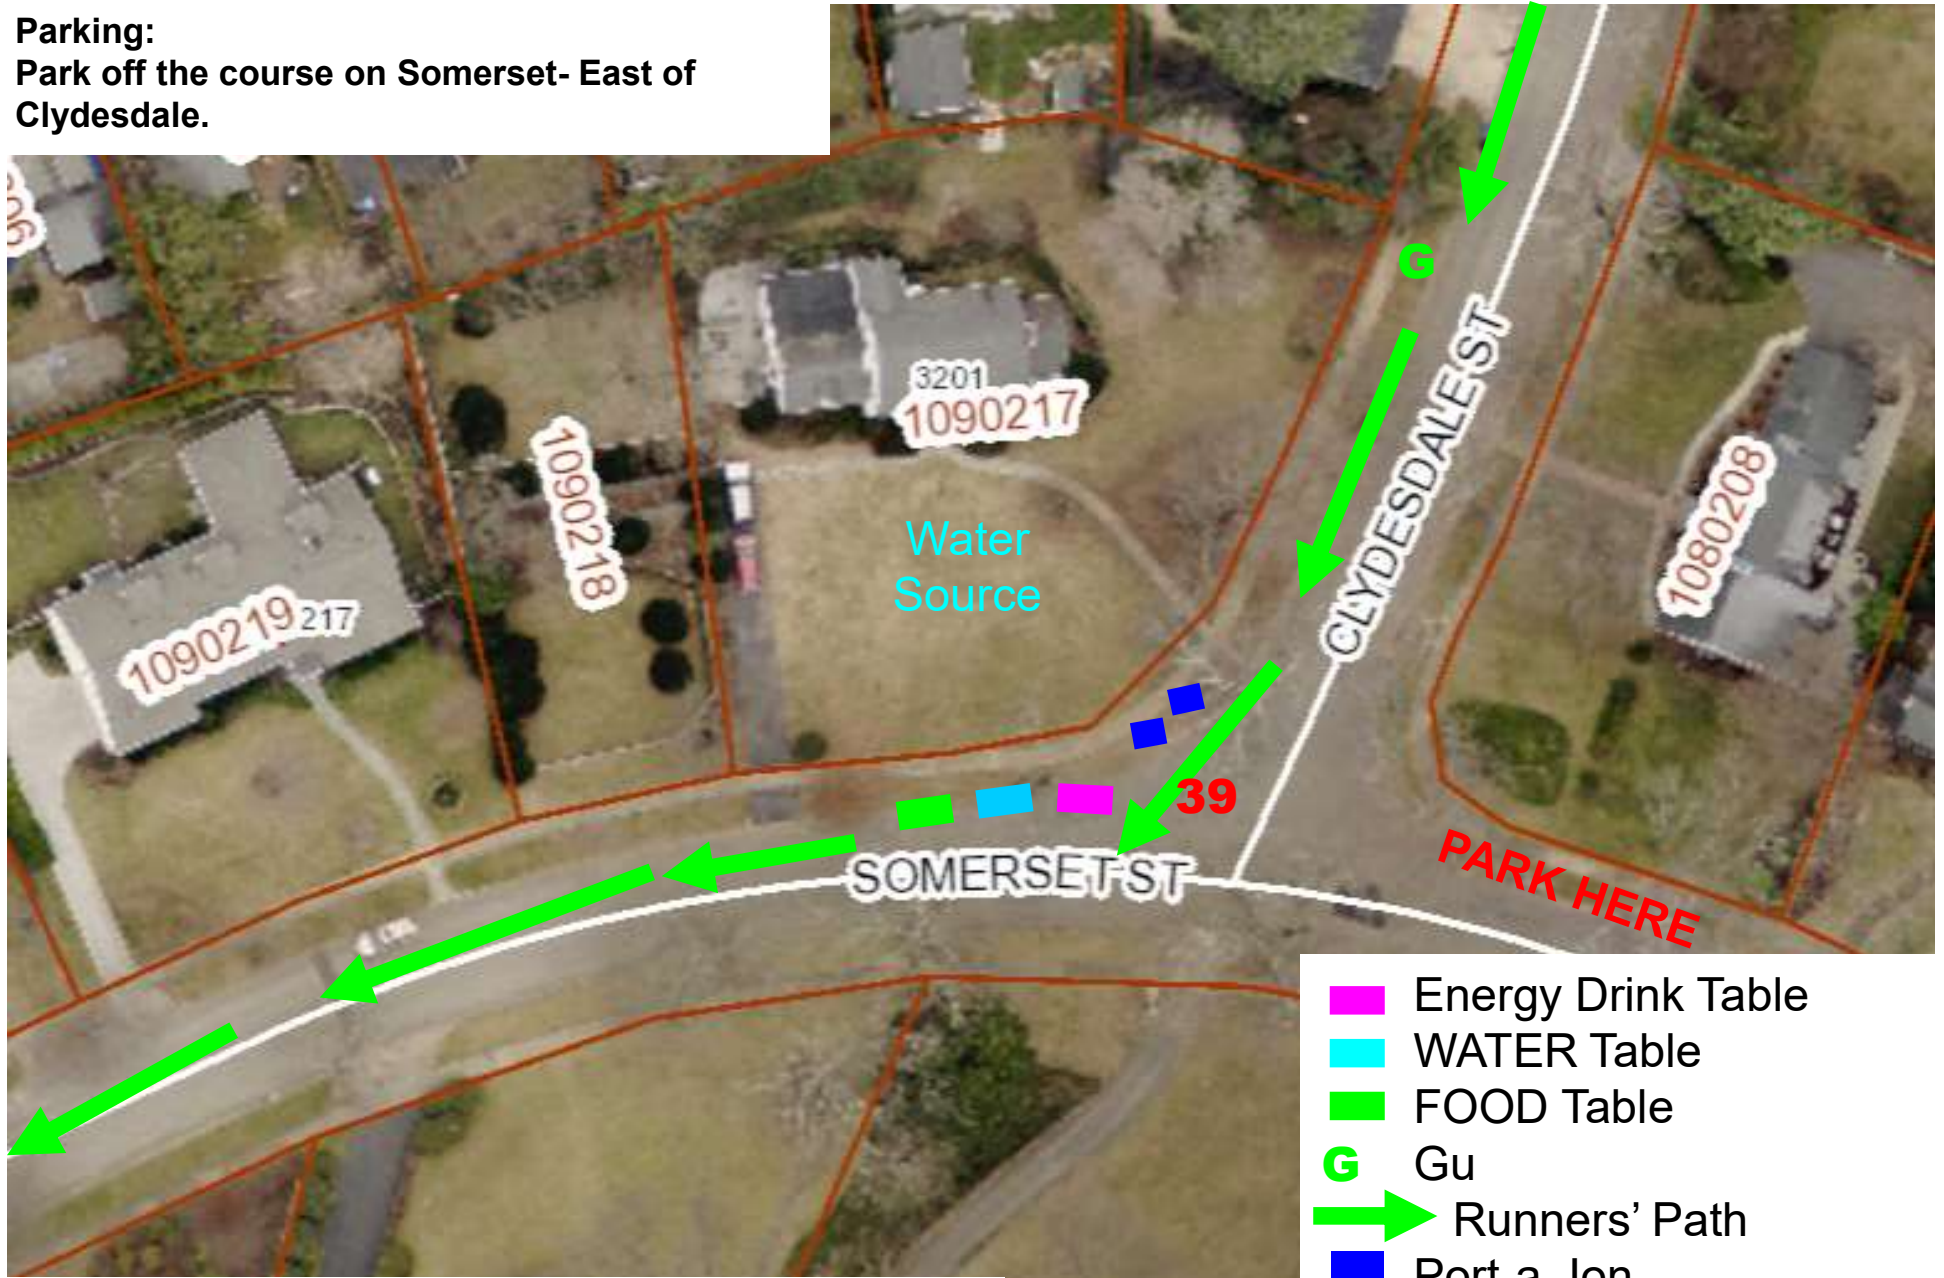

# Aid Station "Somerset" – Clydesdale & Somerset

**Parking:**  
Park off the course on Somerset- East of Clydesdale.

Port-a-Jons- Put at corner of yard.  
Water Source-3201 Somerset – faucet in front of house to left of front door

- Energy Drink Table
- WATER Table
- FOOD Table
- G Gu
- ➔ Runners' Path
- Port-a-Jon
- # Course Marshal