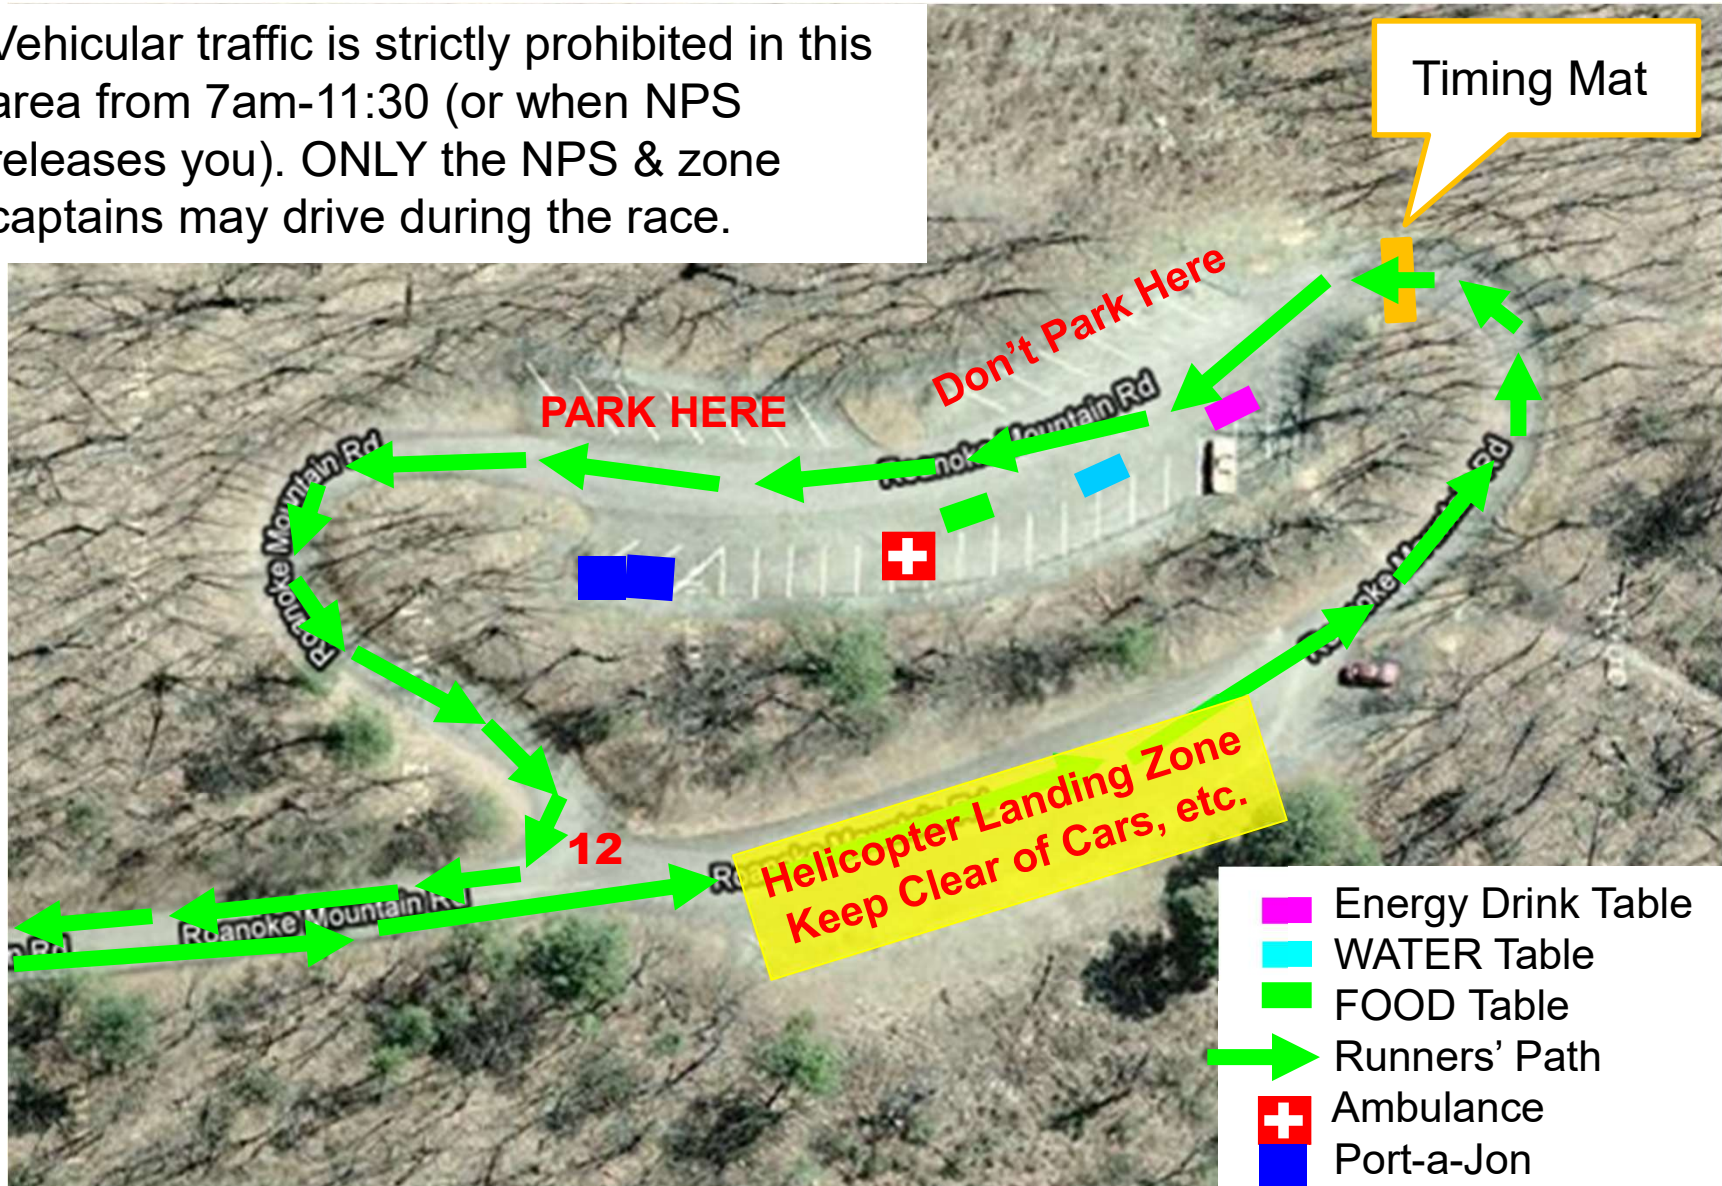

Aid Station "Top of Roanoke Mountain"

Vehicular traffic is strictly prohibited in this area from 7am-11:30 (or when NPS releases you). ONLY the NPS & zone captains may drive during the race.

Timing Mat

PARK HERE

Don't Park Here

Helicopter Landing Zone
Keep Clear of Cars, etc.

- Energy Drink Table
- WATER Table
- FOOD Table
- Runners' Path
- Ambulance
- Port-a-Jon
- Course Marshal