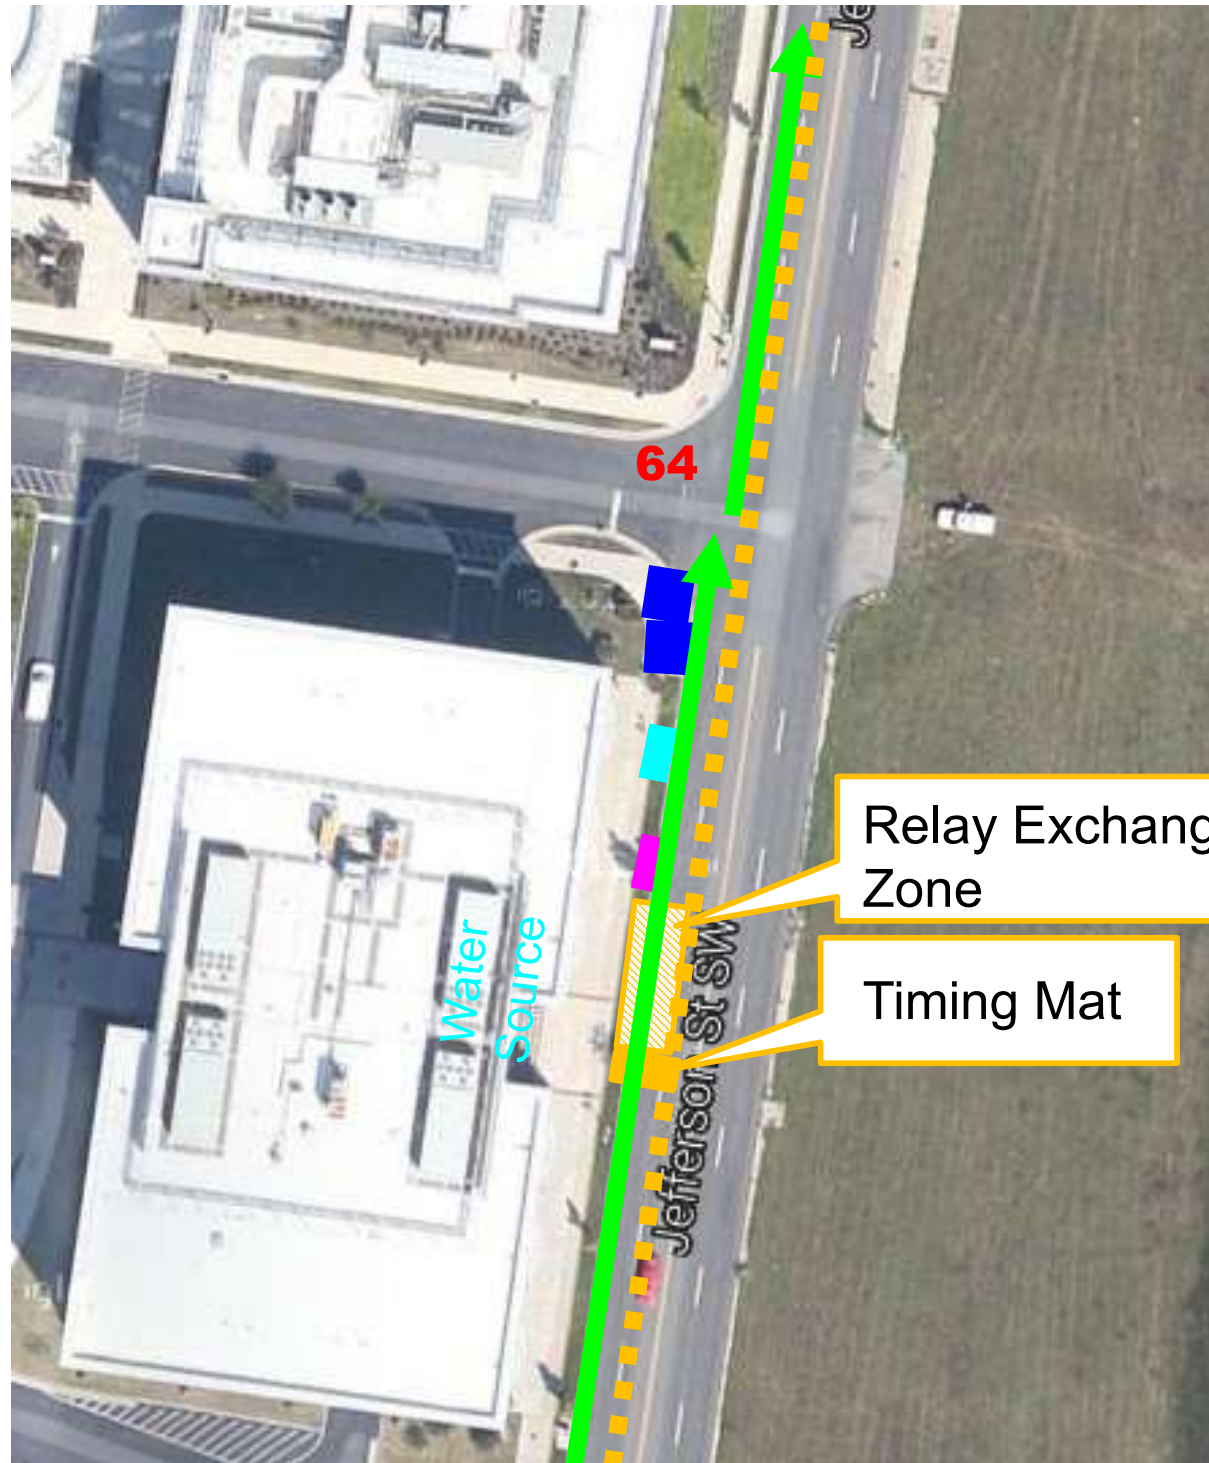

# Aid Station "VTC" – Jefferson Street at VTC-Riverside

**Traffic:** All roads shown here are open to traffic in both directions.

**Water Source:** Located inside the parking garage, will have a sign and/or cone marking it.

- Cones
- Energy Drink Table
- WATER Table
- ➔ Runners' Path
- Port-a-Jon
- # Course Marshal

Relay Exchange Zone

Timing Mat

Water Source

64

Jefferson St SW