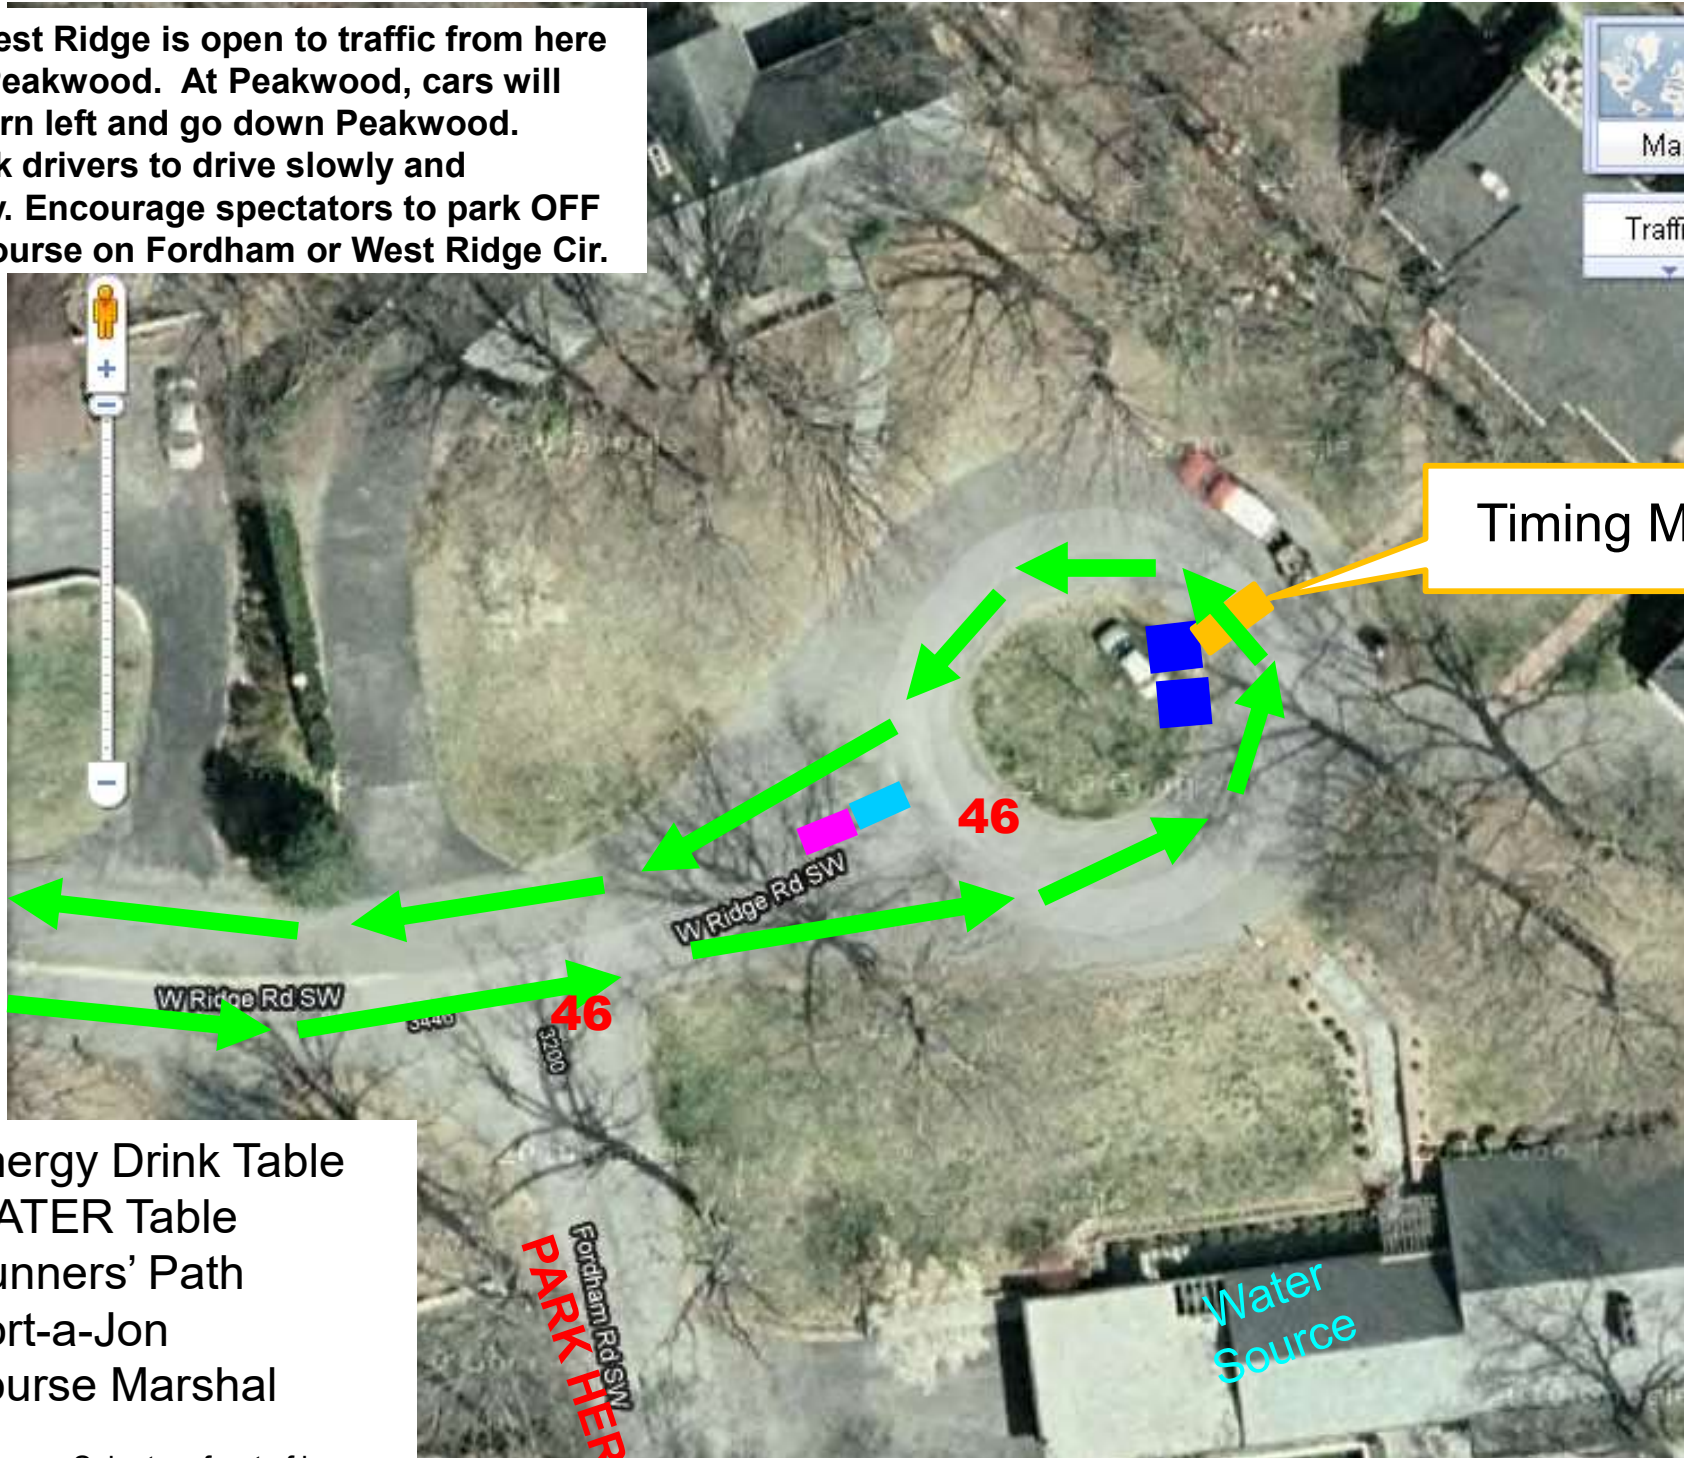

# Aid Station "West Ridge" – Top of West Ridge Road

Traffic: West Ridge is open to traffic from here down to Peakwood. At Peakwood, cars will have to turn left and go down Peakwood. Please ask drivers to drive slowly and cautiously. Encourage spectators to park OFF the racecourse on Fordham or West Ridge Cir.

Timing Mat

-  Energy Drink Table
-  WATER Table
-  Runners' Path
-  Port-a-Jon
-  Course Marshal

Water Source—Spigot on front of house

Port-o-jons: Put at the BACK of the circle.