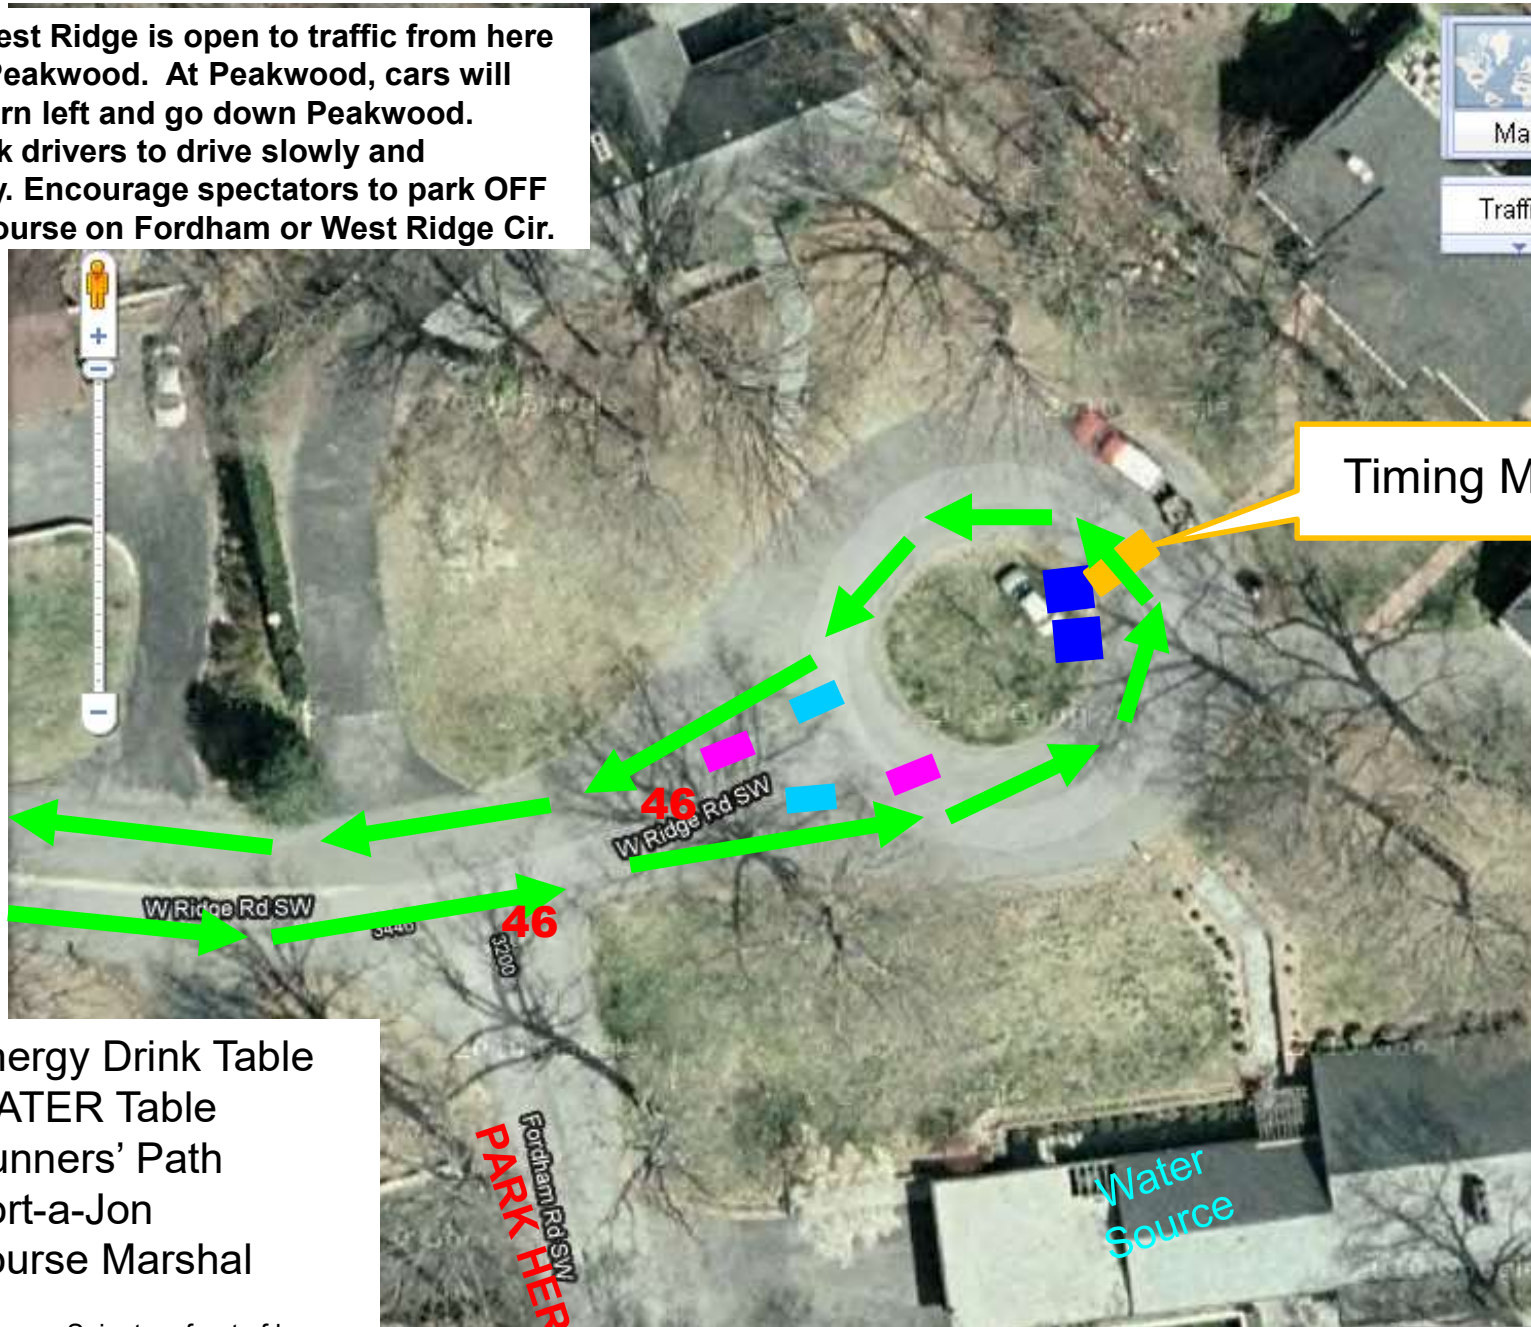

## Aid Station "West Ridge" – Top of West Ridge Road

Traffic: West Ridge is open to traffic from here down to Peakwood. At Peakwood, cars will have to turn left and go down Peakwood. Please ask drivers to drive slowly and cautiously. Encourage spectators to park OFF the racecourse on Fordham or West Ridge Cir.

Timing Mat

- Energy Drink Table
- WATER Table
- Runners' Path
- Port-a-Jon
- # Course Marshal

Water Source—Spigot on front of house

Port-o-jons: Put at the BACK of the circle.